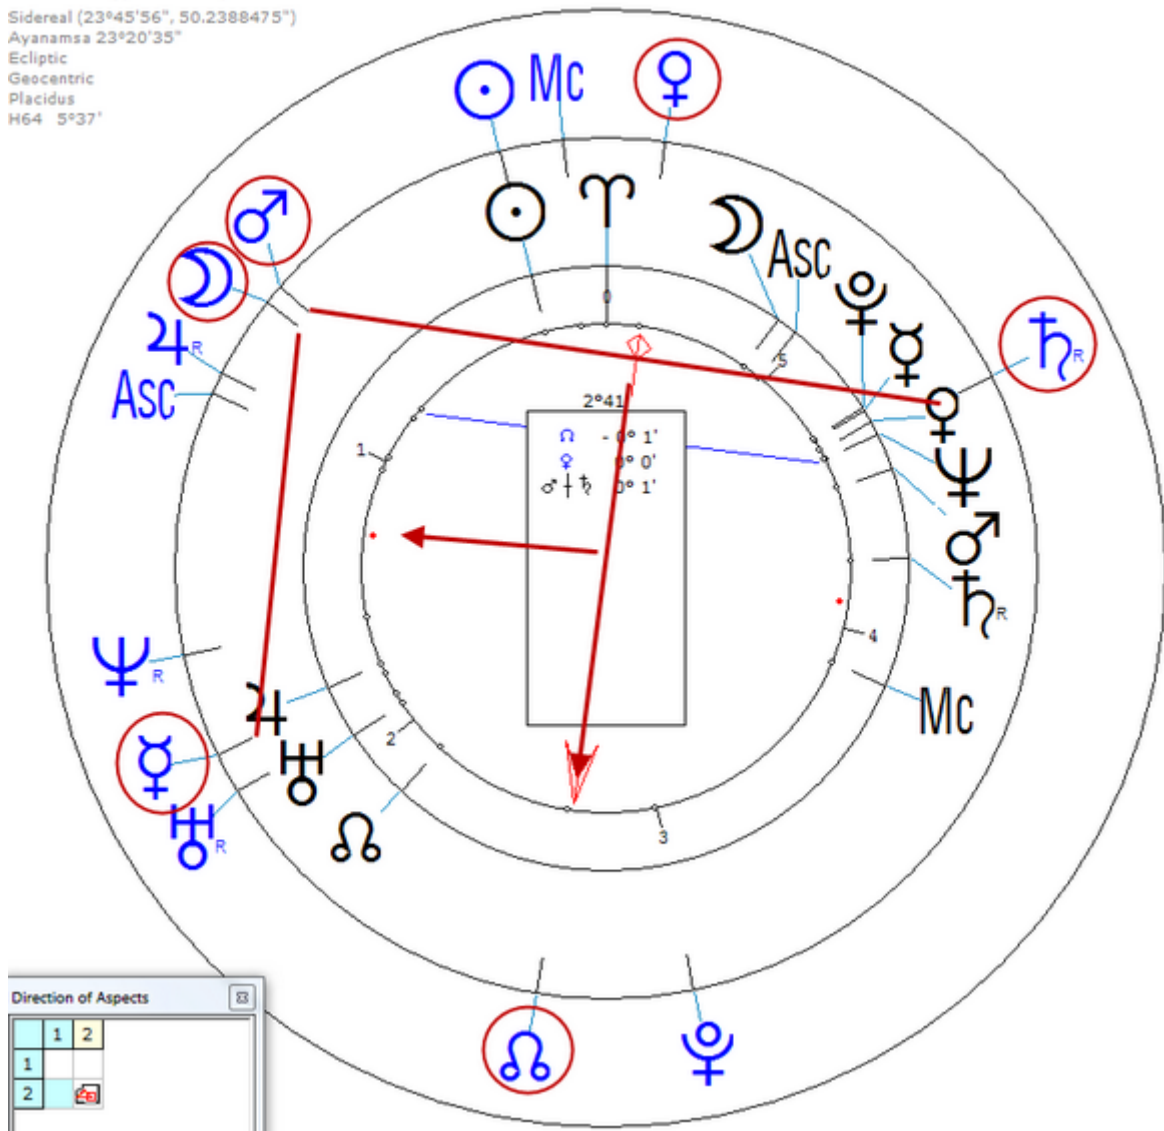

Cunanan, Andrew

31 August 1969 at 21:41 (= 9:41 PM)National City, California, 32n41, 117w06

American homicide; the murderer of fashion designer Gianni Versace.
<https://www.astro.com/astro-databank/Cunanan,_Andrew>

Death by Suicide 23 July 1997 in Miami Beach (Shot himself in head, age 27)

Solar Return (Harmonic 64)

Solar $\♂/\♄$ = Solar $\☾/\♁$ = Solar $\♁$

Solar $\☾$ = Solar $\♁/\♁$ = $\☾_n$

Cunanan, Andrew
31 August 1969 Sun 21:41 (GMT-7) 32n41 117w06
National City, California, USA
Sidereal (23°45'56", 50.2388475")
Ayanamsa 23°20'35"
Ecliptic
Geocentric
Placidus
H64 5°37'